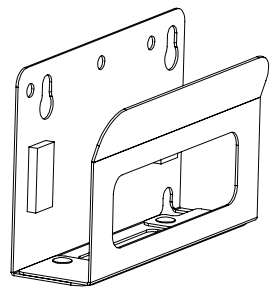

SWB7144 INSTALLATION INSTRUCTION

- | | | | |
|----------------------------|------------------------------------|----------------------------|----------------------|
| | | | |
| (A) M5x50 Lag Bolts x2 | (B) M8x40 Concrete wall anchors x2 | (C) soft pad (4) | |
| | | | |
| (D) M6x12 screws (2) | (E) M6 nut (2) | (F) M5/M6 washer (2) | (G) M8x12 screws (2) |
| | | | |
| (H) 5mm Plastic Sleeve (4) | (I) M8 nut (2) | (J) Allen Key / Wrench (1) | |

For Solid Brick and Concrete Mounting

STEP 1

STEP 2

For TV Standview and Other Swivel Brackets Mounting

STEP 1

STEP 2

STEP 3