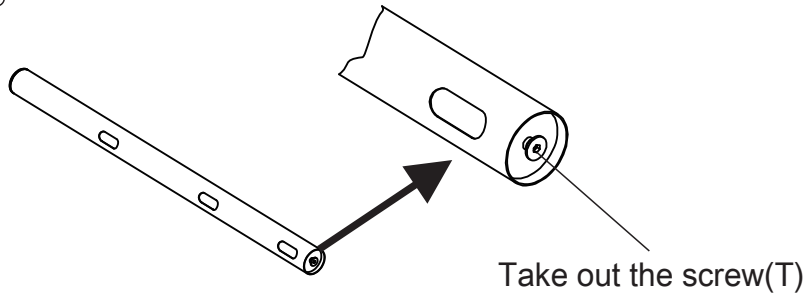

SWB7141 INSTALLATION MANUAL

Glass

Glass fixed part

(Q) M6x12 Socket Set Screw(4) (R) M8x16 Screw(1) (S) 8 Washer(1)

STEP1

Take out the screw(T)

STEP2

STEP3