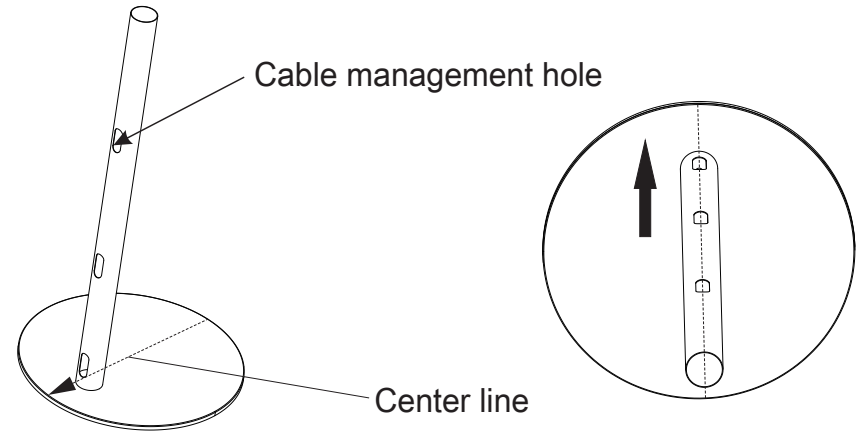

SWB7141 INSTALLATION MANUAL

Glass

Glass fixed part

(Q) M6x12 Socket Set Screw(4) (R) M8x16 Screw(1) (S) 8 Washer(1)

STEP1

Take out the screw(T)

STEP2

STEP3