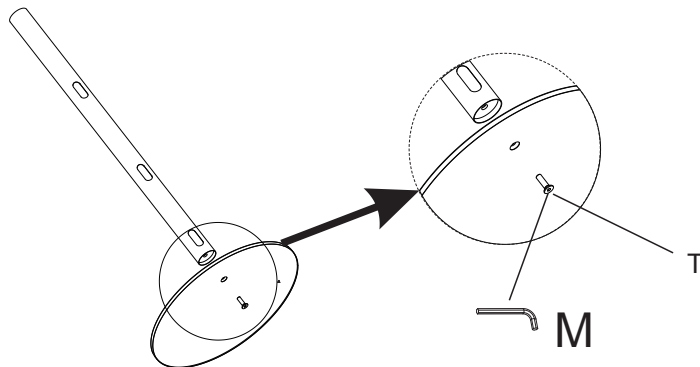

SWB7141 INSTALLATION MANUAL

Glass

Glass fixed part

(Q) M6x12 Socket Set Screw(4) (R) M8x16 Screw(1) (S) 8 Washer(1)

STEP1

Take out the screw(T)

STEP2

STEP3