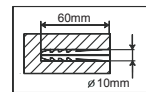

SOB1100 Manual

SINOXone

SOB1100 INSTALLATION MANUAL

Package W

Package M

STEP1A Solid Brick And Concrete Mounting

STEP1B Wood Stud Mounting

STEP2 Attaching Brackets To Screen