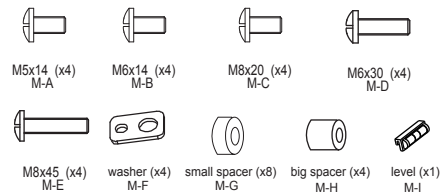

SOB1100 Manual

SINOXone

SOB1100 INSTALLATION MANUAL

Package W

Package M

STEP1A Solid Brick And Concrete Mounting

STEP1B Wood Stud Mounting

STEP2 Attaching Brackets To Screen