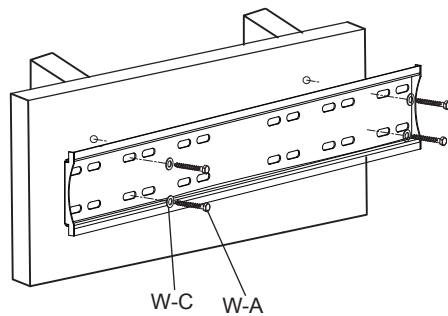

STEP1B Wood Stud Mounting