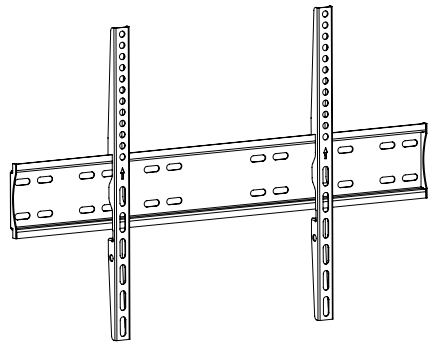

SOB1100 Manual

SINOXone

SOB1100 INSTALLATION MANUAL

Package W

Package M

STEP1A Solid Brick And Concrete Mounting

STEP1B Wood Stud Mounting

STEP2 Attaching Brackets To Screen

OR

M-F M-A/M-B/M-C

M-G/M-H M-F M-C/M-D/M-E

STEP3 Final Installation

SOB1200 Manual

SINOXone

SOB1200 INSTALLATION MANUAL

Package W