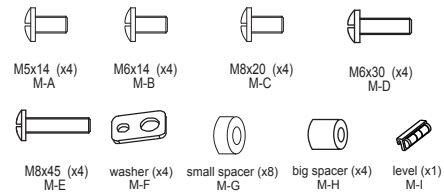

Package W

Package M