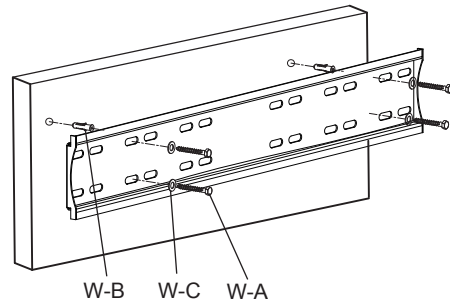

STEP1A Solid Brick And Concrete Mounting