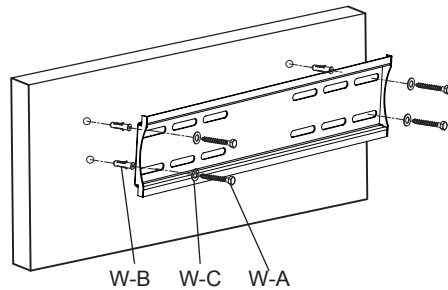

SOB1100 Manual

SINOXone

SOB1100 INSTALLATION MANUAL

Package W

Package M

STEP1A Solid Brick And Concrete Mounting

STEP1B Wood Stud Mounting

STEP2 Attaching Brackets To Screen

OR

M-F M-A/M-B/M-C

M-G/M-H M-F M-C/M-D/M-E

STEP3 Final Installation

SOB1200 Manual

SINOXone

SOB1200 INSTALLATION MANUAL

Package W