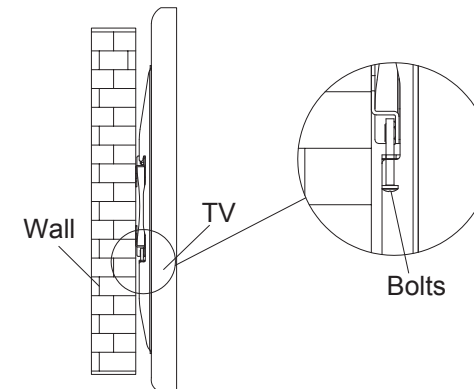

STEP3 Final Installation