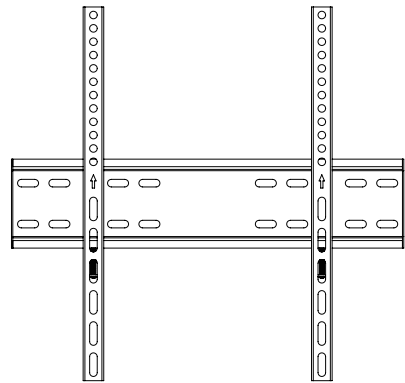

SOB1100 Manual

SINOXone

SOB1100 INSTALLATION MANUAL

Package W

Package M

STEP1A Solid Brick And Concrete Mounting

STEP1B Wood Stud Mounting

STEP2 Attaching Brackets To Screen