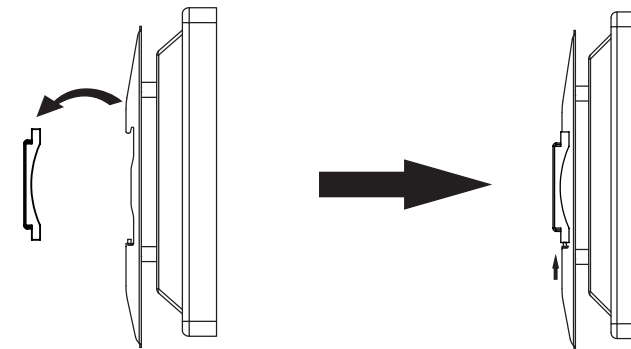

STEP3 Final Installation