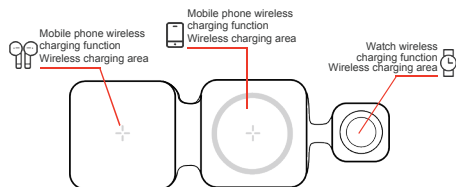

SXI0830 User's Manual

SINOX
Sinox Europe A/S
Troensevej 11. DK-9220 Aalborg

Product function introduction

Matters needing attention

1. Do not place the product in wading or near the fire source, so as to avoid charging equipment failure and mobile phone failure Damage to equipment.
2. Do not drop the equipment from a height to avoid equipment damage due to falling to the ground
3. Please do not disassemble the product without permission. If the product is faulty please contact the sales enterprise to return to the factory for maintenance.
4. Please read the manual carefully and keep the Three Guarantees certificate.

Product specifications

Model No.	SXI0830
Input voltage	9V-2.2A(MAX)
Receiving distance	0-8MM
Frequency	105-205 Khz
Output current	9V-1.67A (MAX)
Mobile output	5W/7.5W/10W/15W
Headphone output	3W
Smartwatch output	2W
Conversion rate	≥75%

SXI0830 Brugervejledning

SINOX
Sinox Europe A/S
Troensevej 11. DK-9220 Aalborg